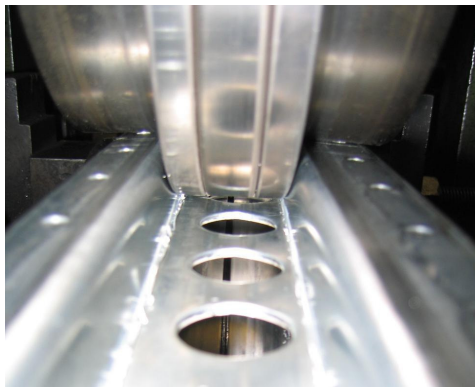

Profiles - specials

KS Profiel offers a broad spectrum of profile shapes and grades of materials in gauges 0.2mm to 8mm, supplied according to EN 162-81.

We don't just supply profiles: thinking together with the customer to find innovative solutions to practical problems is just as important to us. In mutual consultation, our desire is to offer you a technically efficient and well-thought-through product which is suited to your total concept. In short, there's more to it than just profile.

STANDARD	INDUSTRY	CONSTRUCTION
Our profiles are available in custom or standard lengths as required.	Internal Transport Bodywork Livestock sheds Machines Installation Furniture industry Electrics	Greenhouses Warehouse storage racks Access technique House construction Utilities construction Unit construction Steel construction