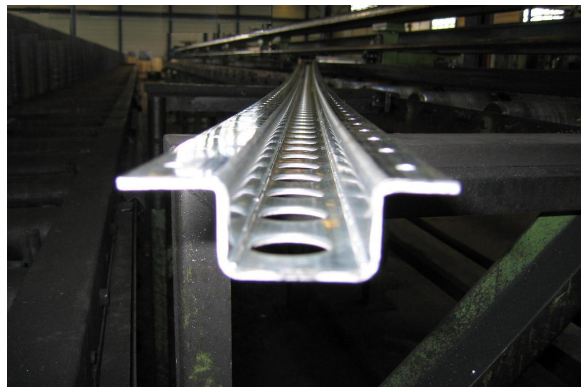

Profiles - specials

KS Profiel offers a broad spectrum of profile shapes and grades of materials in gauges 0.2mm to 8mm, supplied according to EN 162-81.

We don't just supply profiles: thinking together with the customer to find innovative solutions to practical problems is just as important to us. In mutual consultation, our desire is to offer you a technically efficient and well-thought-through product which is suited to your total concept. In short, there's more to it than just profile.

STANDARD	INDUSTRY	CONSTRUCTION
Our profiles are available in custom or standard lengths as required.	Internal Transport Bodywork Livestock sheds Machines Installation Furniture industry Electrics	Greenhouses Warehouse storage racks Access technique House construction Utilities construction Unit construction Steel construction