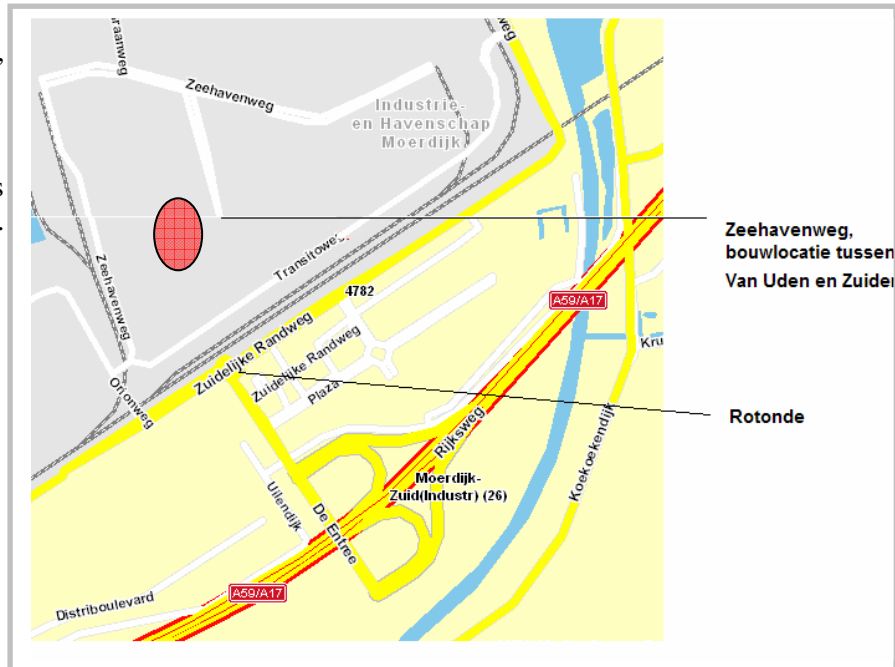

June 2006

**KS Profiel**  
**Transitoweg 3**  
**4782 SM Moerdijk**  
**Tel: +31.168 331 111**

The Transitoweg branch in Moerdijk is one of our subdivisions.

This is the site of our newest slitter for pre-painted and thin-gauge steel strip. Finishing work on steel strip is carried out here, and also the profiles are made here for the KS Innovatieplaat profiled steel sheets.

How to find us:

Please note: at present the Transitoweg Site can only be reached via the rear entrance on the Zeehavenweg.

Approaching from direction Rotterdam/ Breda via the A16:

Take the A59/A17 direction Roosendaal/ Zierikzee. Turn off at exit 26 'Industrieterrein Moerdijk'. At the end of the exit-road turn right, and at the roundabout turn left.

Take the road on the right, this is the Orionweg. Immediately after, take the right turn onto the Zeehavenweg. Follow this road as it bears to the left. Passing various industrial units the road makes a sharp turn to the right, this is still the Zeehavenweg.

Take the first right turn after the sharp bend, this will lead you to our site on the Transitoweg.

Approaching from direction Roosendaal via the A59:

Take exit 26 'Industrieterrein Moerdijk'. Turn left at the roundabout. Take the road on the right, this is the Orionweg. Immediately after, take the right turn onto the Zeehavenweg. Follow this road as it bears to the left. Passing various industrial units the road makes a sharp turn to the right, this is still the Zeehavenweg. Take the first right turn after the sharp bend, this will lead you to our new site on the Transitoweg.